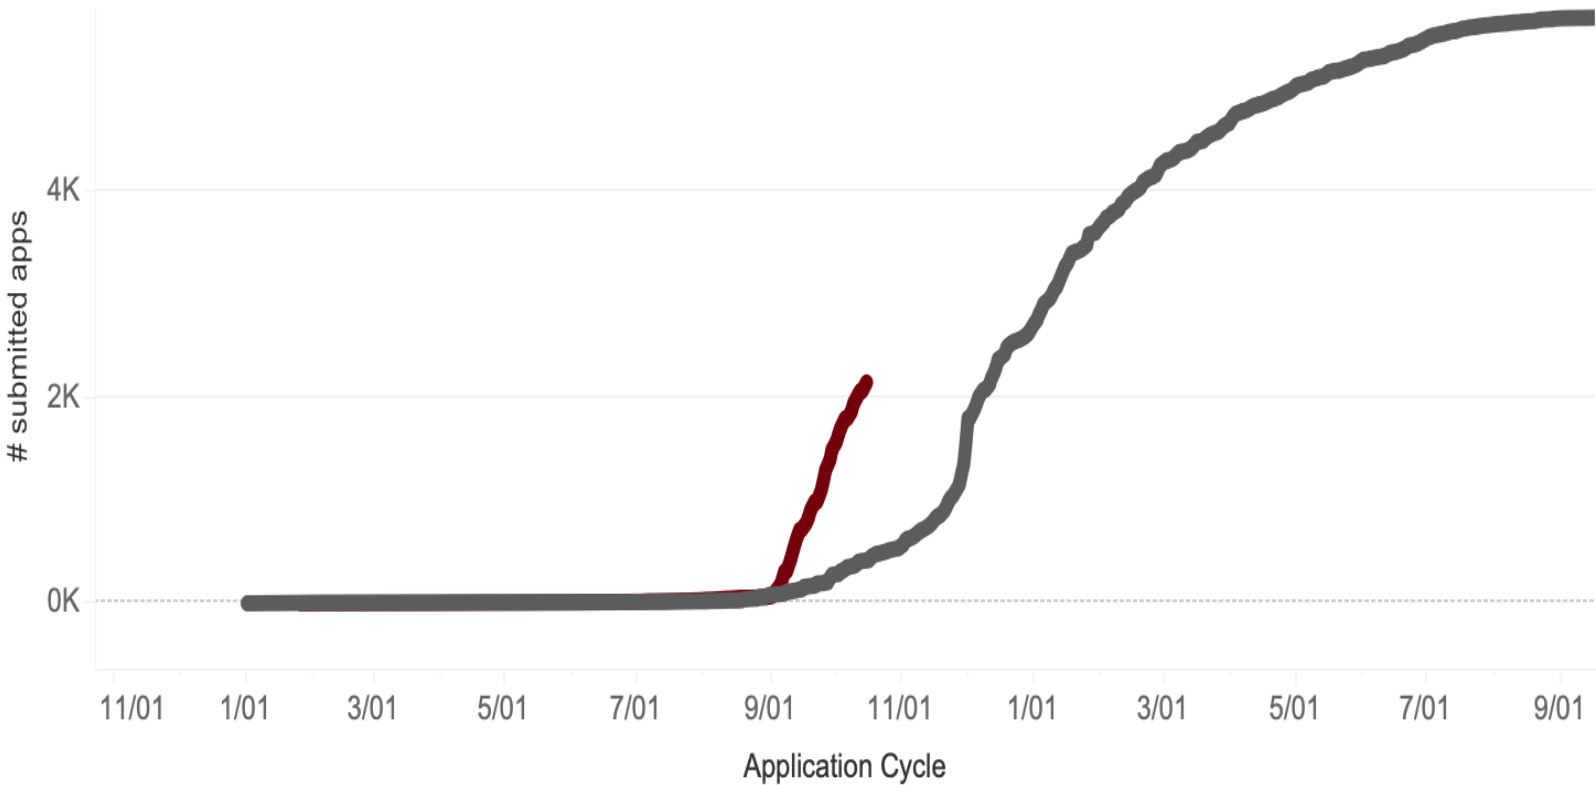

# GRADUATE ENROLLMENT FALL 2023

URM  
22%

INTERNATIONAL  
16.8%

FEMALE  
66%

SC RESIDENT  
48%

Fall 2023 primary graduate enrollment as of 10/20/2023

# GRADUATE ADMISSIONS FALL 2024

## YEAR OVER YEAR

Total applications  
**2,363**

Applications up  
**390%**

International apps up  
**2270%**

■ Fall 2023

■ Fall 2024

**The Graduate School**  
UNIVERSITY OF SOUTH CAROLINA