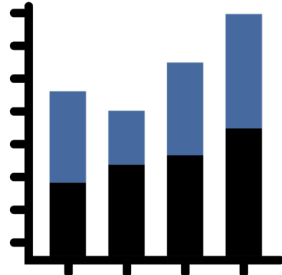

# GRADUATE ENROLLMENT FALL 2023

URM  
22%

INTERNATIONAL  
16.8%

FEMALE  
66%

SC RESIDENT  
48%

Fall 2023 primary graduate enrollment as of 10/20/2023